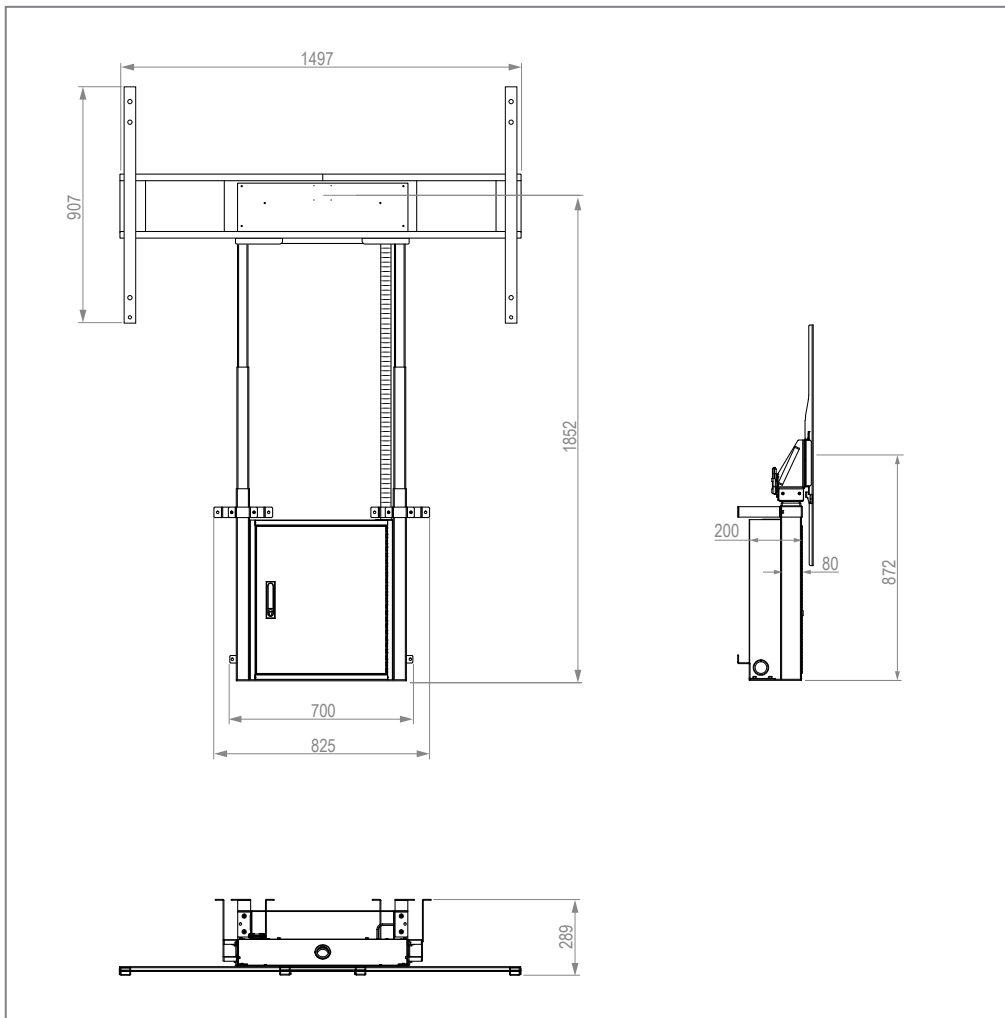

## **STBW Motorized Cisco WebEx Board 70" | Board Pro 75" display-specific, lift system for floor-to-wall installation** **Item no.: 5860**

The STBW Motorized Cisco WebEx Board 70" | Board Pro 75" is a height adjustable lift system for floor-to-wall installation, which has been specially designed for the Cisco WebEx Board 70" and Cisco WebEx Board Pro 75".

The hole pattern of the lift system is designed for Cisco's collaboration room systems.

Locking screws on the screen mount secure the screen against unhooking and falling down.

The height of the screen can be adjusted electromotorically with a wired remote control. The stroke of 980 mm allows the screen height to be optimally adjusted for standing and seated viewers.

## STBW Motorized Cisco WebEx Board 70" | Board Pro 75" display-specific, lift system for floor-to-wall installation

Item no.: 5860

- Lift system for floor-to-wall installation
- Display-specific for Cisco WebEx Board 70" and Cisco WebEx Board Pro 75" collaboration room systems
- Hole pattern optimised for Cisco WebEx Board 70" and Cisco WebEx Board Pro 75"
- Electro-motorized height adjustment with 980 mm stroke
- Wired remote control
- Collision prevention - lift stops if there is resistance
- Cable management via cable drag chain
- Lockable media cabinet, incl. multiple plug and shelf for mini-PC, e.g.: Intel NUC
- Space-saving floor-wall installation
- Dimensions: W 1497 x D 289 mm
- Safety screws - secure the screen against unhooking and falling down
- 85 kg max. load
- Solvent-free, impact- and scratch-resistant powder coating in black

Lockable media cabinet

Hole pattern display-specific optimised

Cable management via cable drag chain